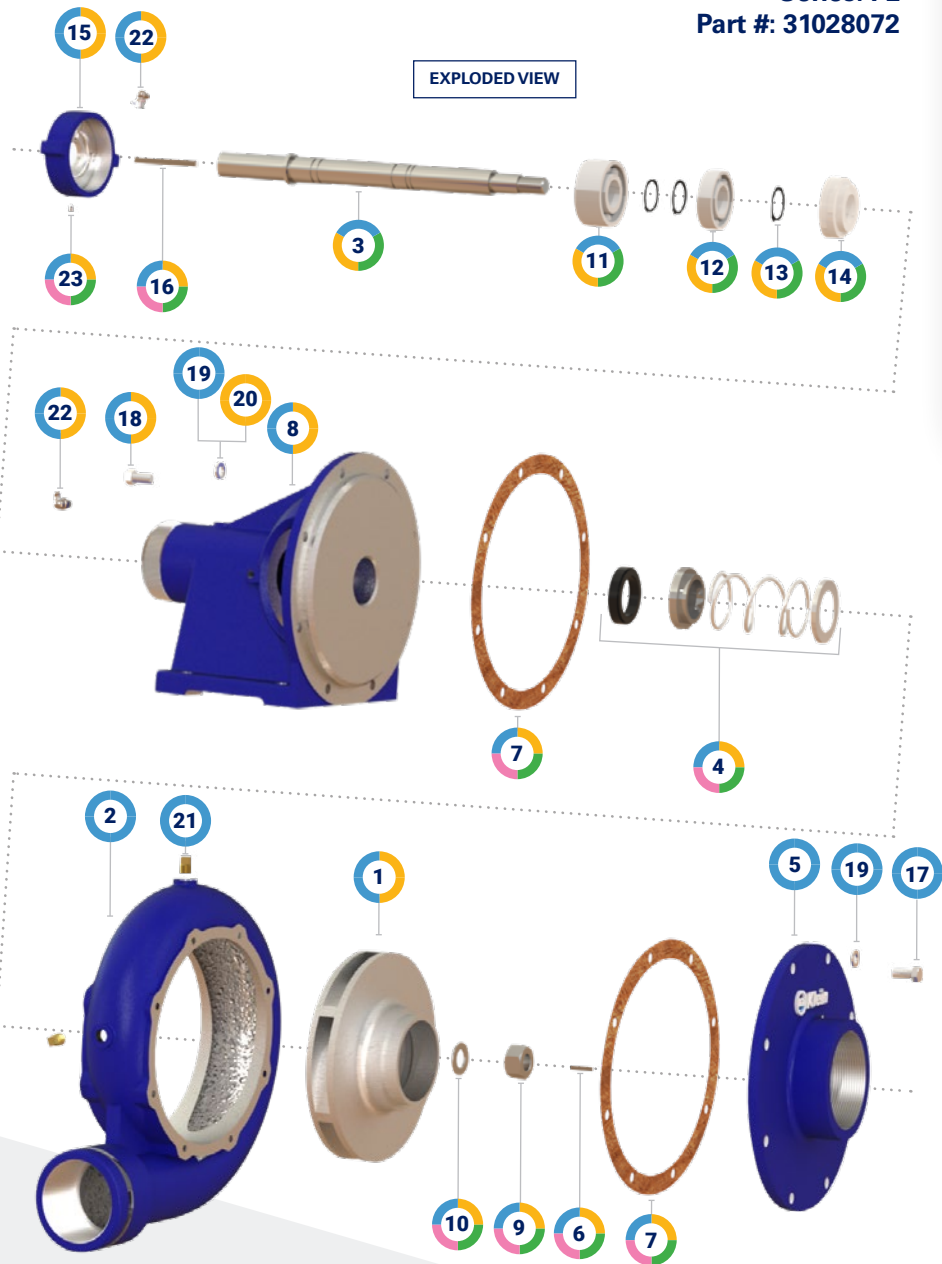

WATEREND, PUMP ASSEMBLY

Series: FL

Part #: 31028072

WATEREND

ITEM	DESCRIPTION	QUANTITY	PART NUMBER	WEIGHT (lbs.)	PUMP ASSEMBLY (31028072)	POWERHEAD ASSEMBLY (31085835)	REBUILD KIT (44076847)	SEAL KIT (33078168)
1	Impeller	1	31028778	13	✓	✓		
2	Volute	1	31028782	25.8	✓			
3	Shaft	1	31028518	4.5	✓	✓	✓	
4	Seal, Mechanical	1	33028521	0.1	✓	✓	✓	✓
5	Head, Suction	1	31028477	17.6	✓			
6	Key	1	29028806	0.03	✓	✓	✓	✓
7	Gasket	2	33015120	0.01	✓	✓	✓	✓
8	Housing, Bearing	1	31015122	12.8	✓	✓		
9	Nut	1	15011187	0.06	✓	✓	✓	✓
10	Washer, Flat	1	15072035	0.03	✓	✓	✓	✓
11	Bearing, Ball	1	04076807	1.2	✓	✓	✓	
12	Bearing, Ball	1	04076806	0.5	✓	✓	✓	
13	Ring, Snap	3	15028528	0.03	✓	✓	✓	
14	Cap, Drip	1	07015124	0.02	✓	✓	✓	
15	Cap, Bearing	1	07024319	0.5	✓	✓		
16	Key	1	29024424	0.03	✓	✓	✓	✓
17	Bolt	8	15030859	0.04	✓	✓		
18	Bolt	8	15030858	0.04	✓	✓		
19	Washer, Lock	16	15031068	0.01	✓			
20	Washer, Lock	8	15031068	0.01		✓		
21	Plug	3	18030530	0.02	✓			
22	Fitting, Grease	2	18027346	0.03	✓	✓		
23	Screw, Set	1	15031265	0.01	✓	✓	✓	✓
24	Pump Assembly	1	31028072	77.4				
25	Powerhead Assembly	1	31085835	33.39				
26	Rebuild Kit	1	44076847	6.55				
27	Seal Kit	1	33078168	0.3				

- > Frame mount. Long shaft.
- > 4" NPT inlet x 3" NPT outlet
- > Rotation: Counter clockwise
- > Pump manual