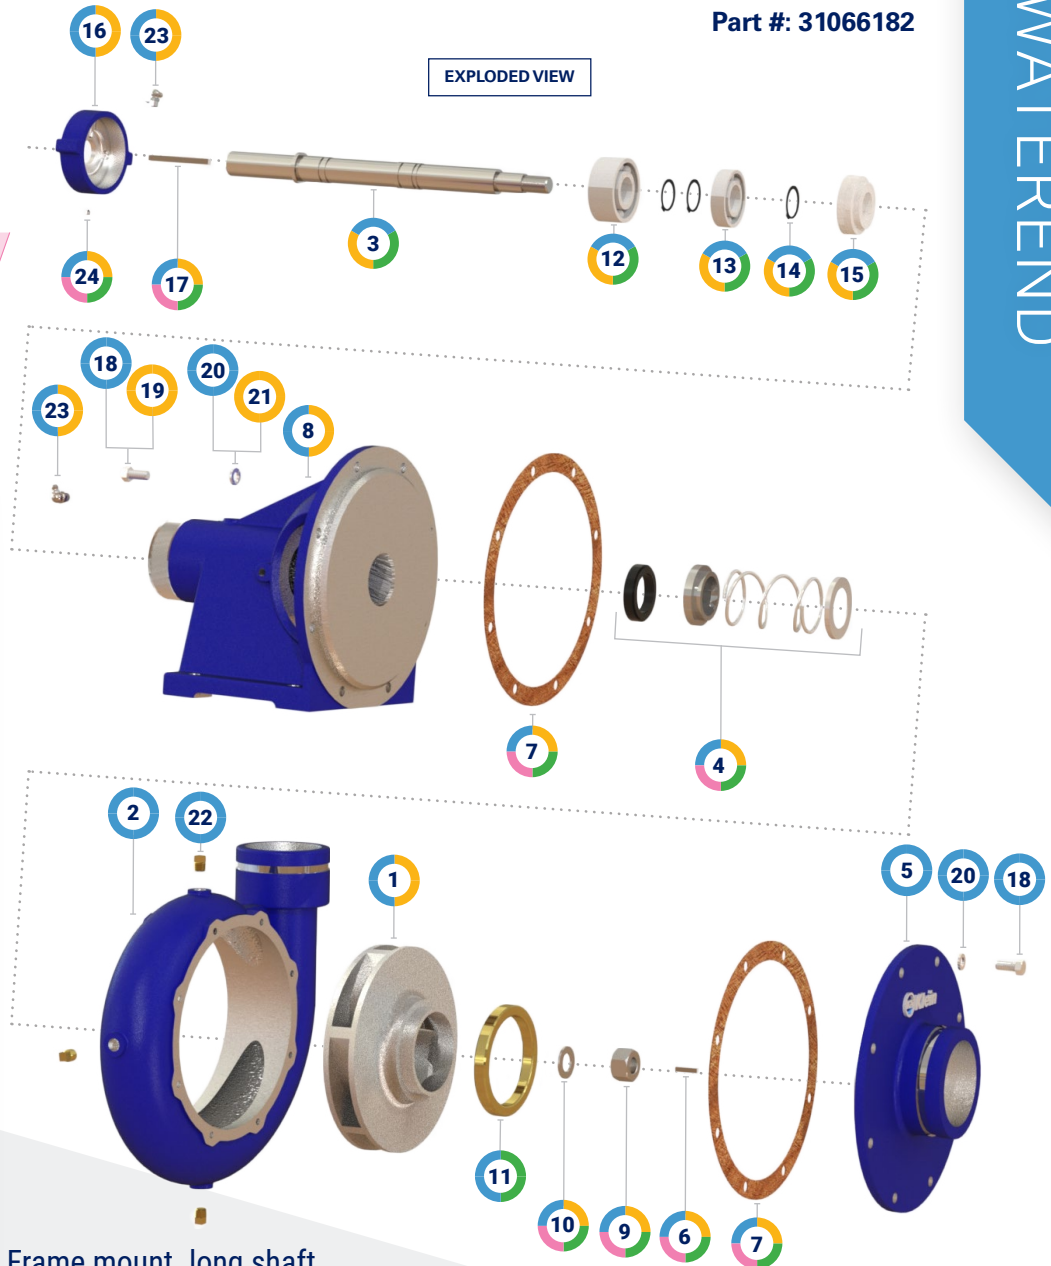

# WATEREND, PUMP ASSEMBLY

Series: FL

Part #: 31066182

WATEREND

ITEM	DESCRIPTION	QUANTITY	PART NUMBER	WEIGHT (lbs.)	PUMP ASSEMBLY (31066182)	POWERHEAD ASSEMBLY (31085833)	REBUILD KIT (44076844)	SEAL KIT (33078168)
1	Impeller	1	31028777	13	✓	✓		
2	Volute	1	31064270	25.8	✓			
3	Shaft	1	31028518	4.5	✓	✓	✓	
4	Seal, Mechanical	1	33028521	0.1	✓	✓	✓	✓
5	Head, Suction	1	31066692	6.2	✓			
6	Key	1	29028806	0.03	✓	✓	✓	✓
7	Gasket	2	33015120	0.01	✓	✓	✓	✓
8	Housing, Bearing	1	31015122	12.8	✓	✓		
9	Nut	1	15011187	0.06	✓	✓	✓	✓
10	Washer, Flat	1	15072035	0.03	✓	✓	✓	✓
11	Bearing, Bronze	1	04066693	0.4	✓		✓	
12	Bearing, Ball	1	04076807	1.2	✓	✓	✓	
13	Bearing, Ball	1	04076806	0.5	✓	✓	✓	
14	Ring, Snap	3	15028528	0.03	✓	✓	✓	
15	Cap, Drip	1	07015124	0.02	✓	✓	✓	
16	Cap, Bearing	1	07024319	0.5	✓	✓	✓	
17	Key	1	29024424	0.03	✓	✓	✓	✓
18	Bolt	16	15030858	0.04	✓			✓
19	Bolt	8	15030858	0.04		✓		
20	Washer, Lock	16	15031068	0.01	✓			
21	Washer, Lock	8	15031068	0.01		✓		
22	Plug	3	18030530	0.02	✓			
23	Fitting, Grease	2	18027346	0.03	✓	✓		
24	Screw, Set	1	15031265	0.01	✓	✓	✓	✓
25	Pump Assembly	1	31066182	65.6				
26	Powerhead Assembly	1	31085833	33.39				
27	Rebuild Kit	1	44076844	7.00				
28	Seal Kit	1	33078168	0.3				

- > Frame mount. long shaft.
- > 4" grooved inlet x 3.5" grooved outlet
- > Replaceable impeller wear ring
- > Rotation: Clockwise
- > Pump manual